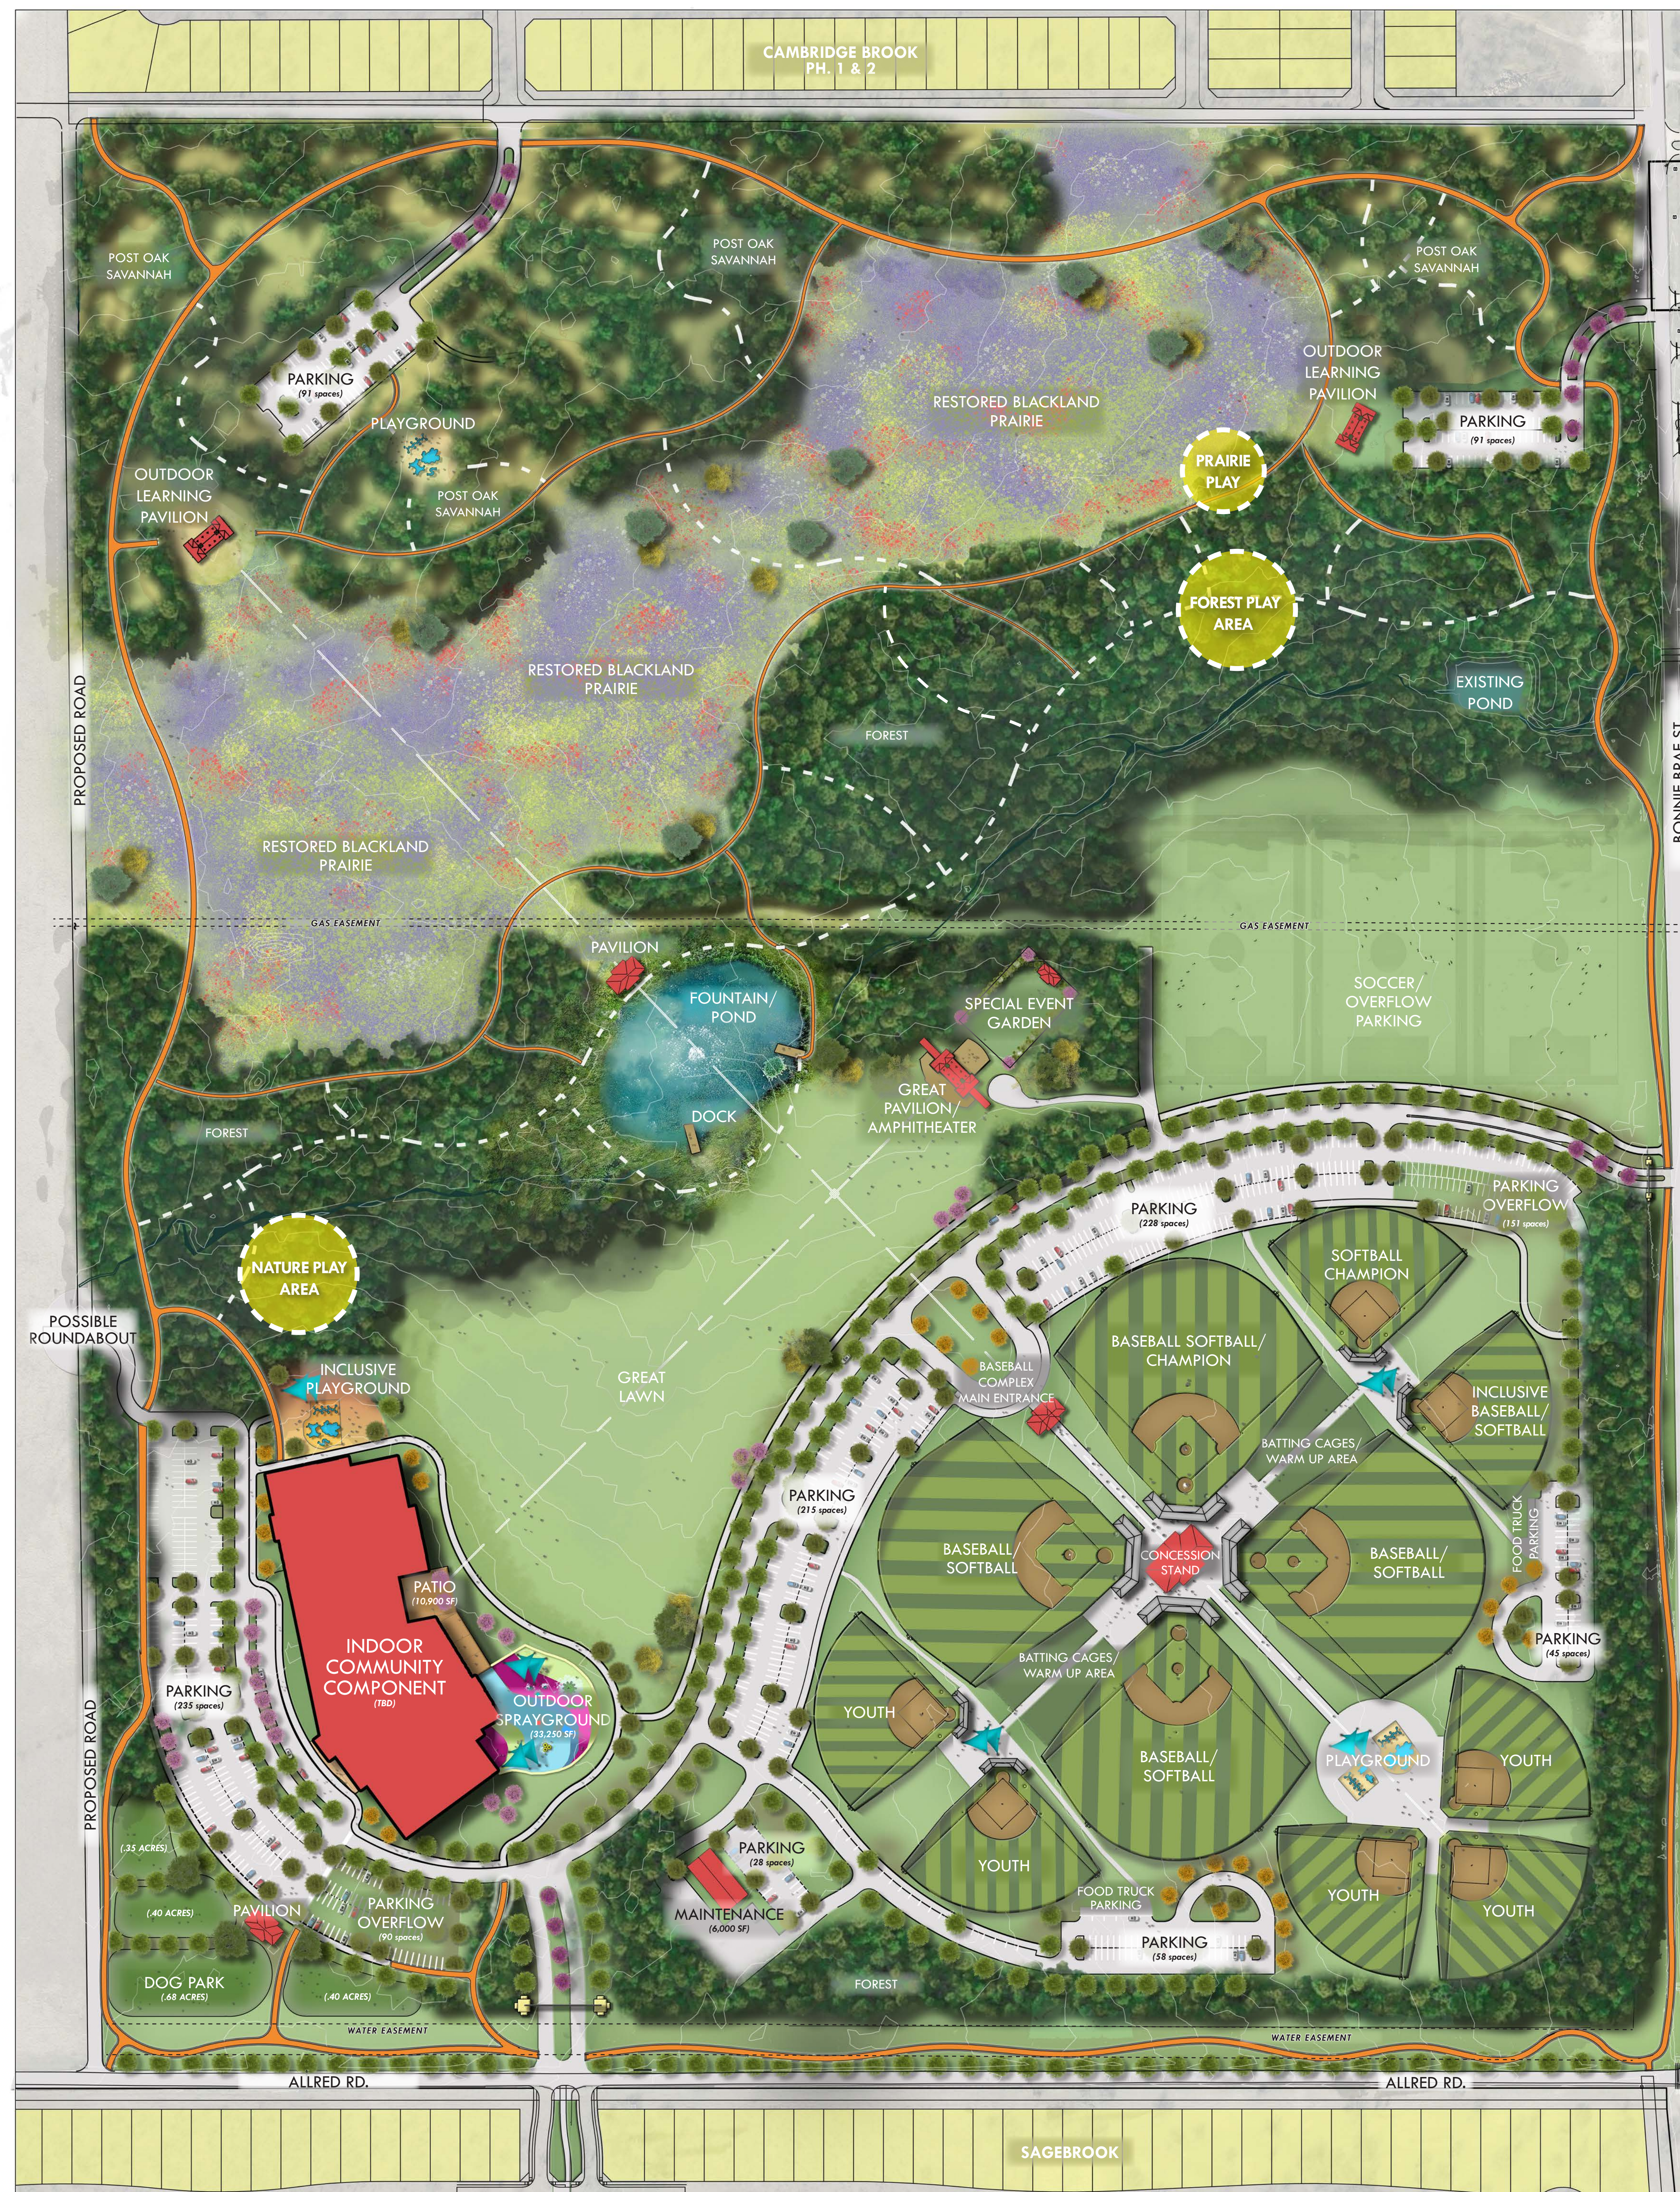

PAVILION

POND

NATURE PLAY

OUTDOOR LEARNING

SPECIAL EVENT GARDEN

DOG PARK

BLACKLAND PRAIRIE

MONUMENT SIGN

OUTDOOR ACTIVITIES/EXERCISE

PLAYGROUND

TRAILS

BASEBALL/SOFTBALL

SOUTHWEST PARK MASTER PLAN

DENTON, TEXAS

FEBRUARY 22, 2021

PAVILION

PLAYGROUND

TRAILS

BASEBALL/SOFTBALL

**SOUTHWEST PARK
MASTER PLAN**
DENTON, TEXAS

FEBRUARY 22, 2021

PAVILION

POND

NATURE PLAY

BASEBALL/SOFTBALL

**SOUTHWEST PARK
MASTER PLAN**
DENTON, TEXAS

FEBRUARY 22, 2021

PAVILION

POND

NATURE PLAY

OUTDOOR LEARNING

SPECIAL EVENT GARDEN