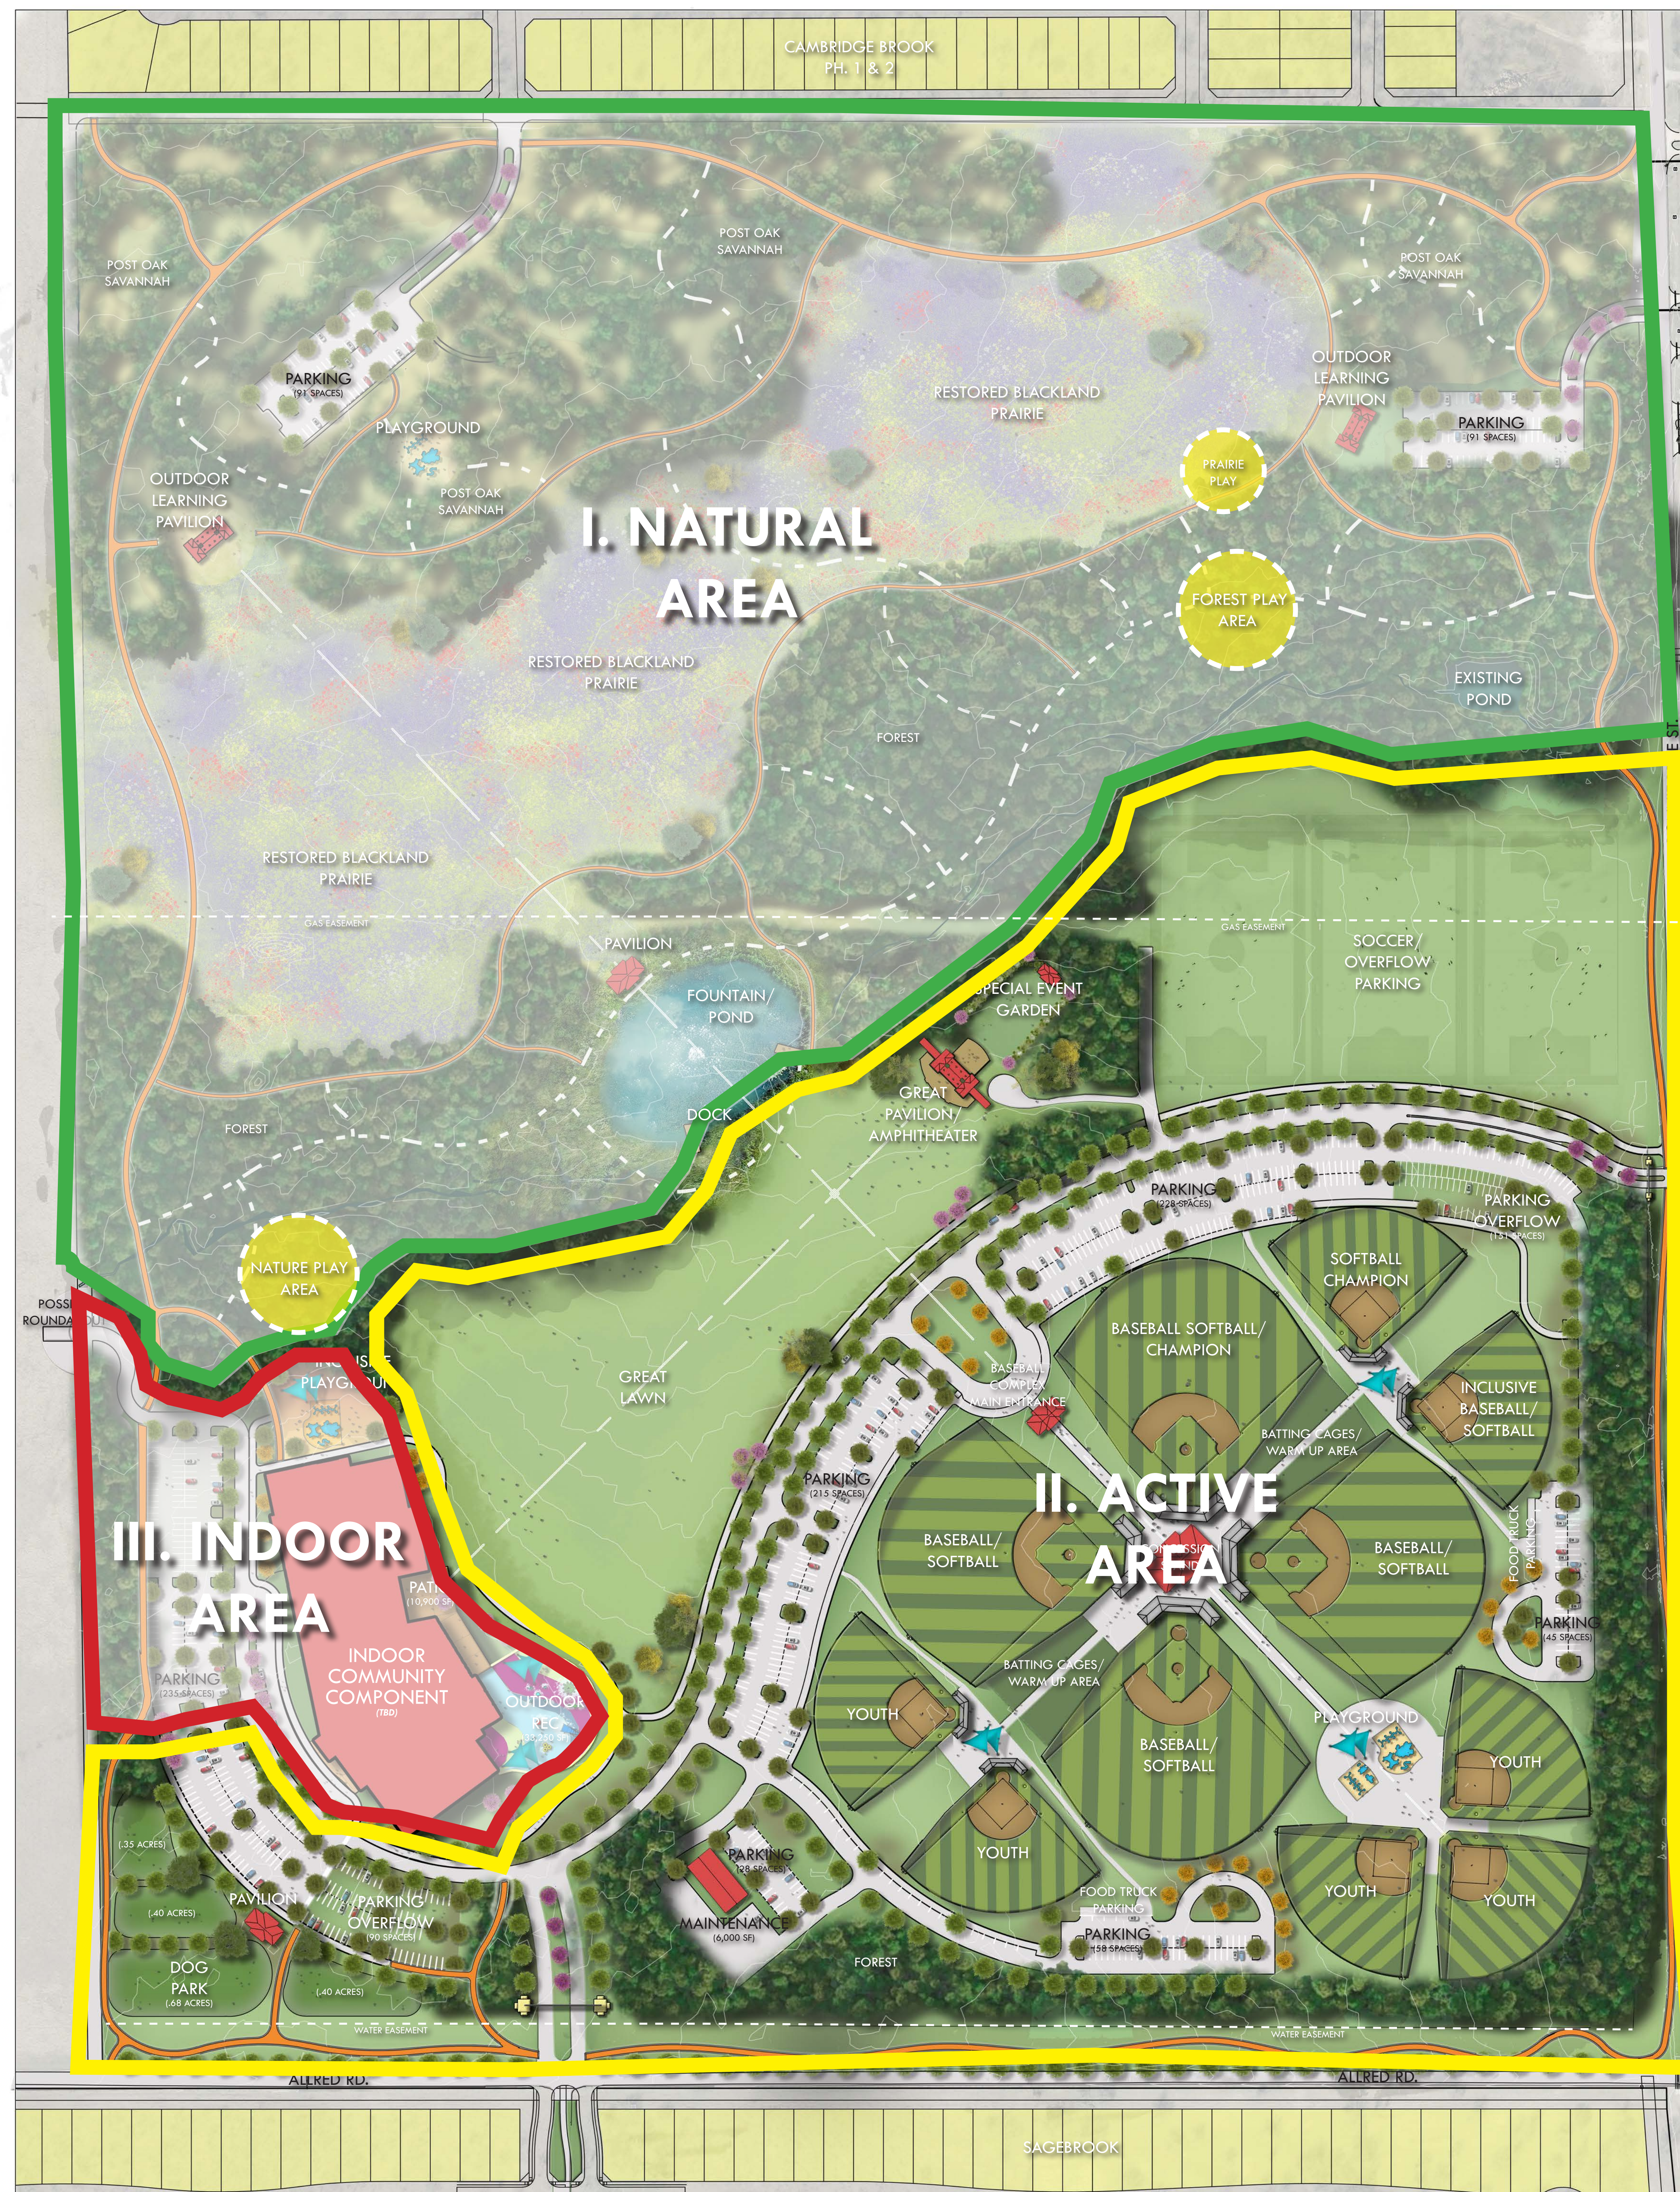

OUTDOOR ACTIVITIES/EXERCISE

PLAYGROUND

TRAILS

BASEBALL/SOFTBALL

SOUTHWEST PARK MASTER PLAN

DENTON, TEXAS

FEBRUARY 22, 2021

PAVILION

PLAYGROUND

TRAILS

BASEBALL/SOFTBALL

**SOUTHWEST PARK
MASTER PLAN**
DENTON, TEXAS

FEBRUARY 22, 2021

PAVILION

POND

NATURE PLAY

BASEBALL/SOFTBALL

**SOUTHWEST PARK
MASTER PLAN**
DENTON, TEXAS

FEBRUARY 22, 2021

PAVILION

POND

NATURE PLAY

OUTDOOR LEARNING

SPECIAL EVENT GARDEN

DOG PARK

BLACKLAND PRAIRIE

OUTDOOR EXERCISE

OUTDOOR ACTIVITIES

PLAYGROUND

TRAILS

BASEBALL/SOFTBALL

**SOUTHWEST PARK
MASTER PLAN**
DENTON, TEXAS