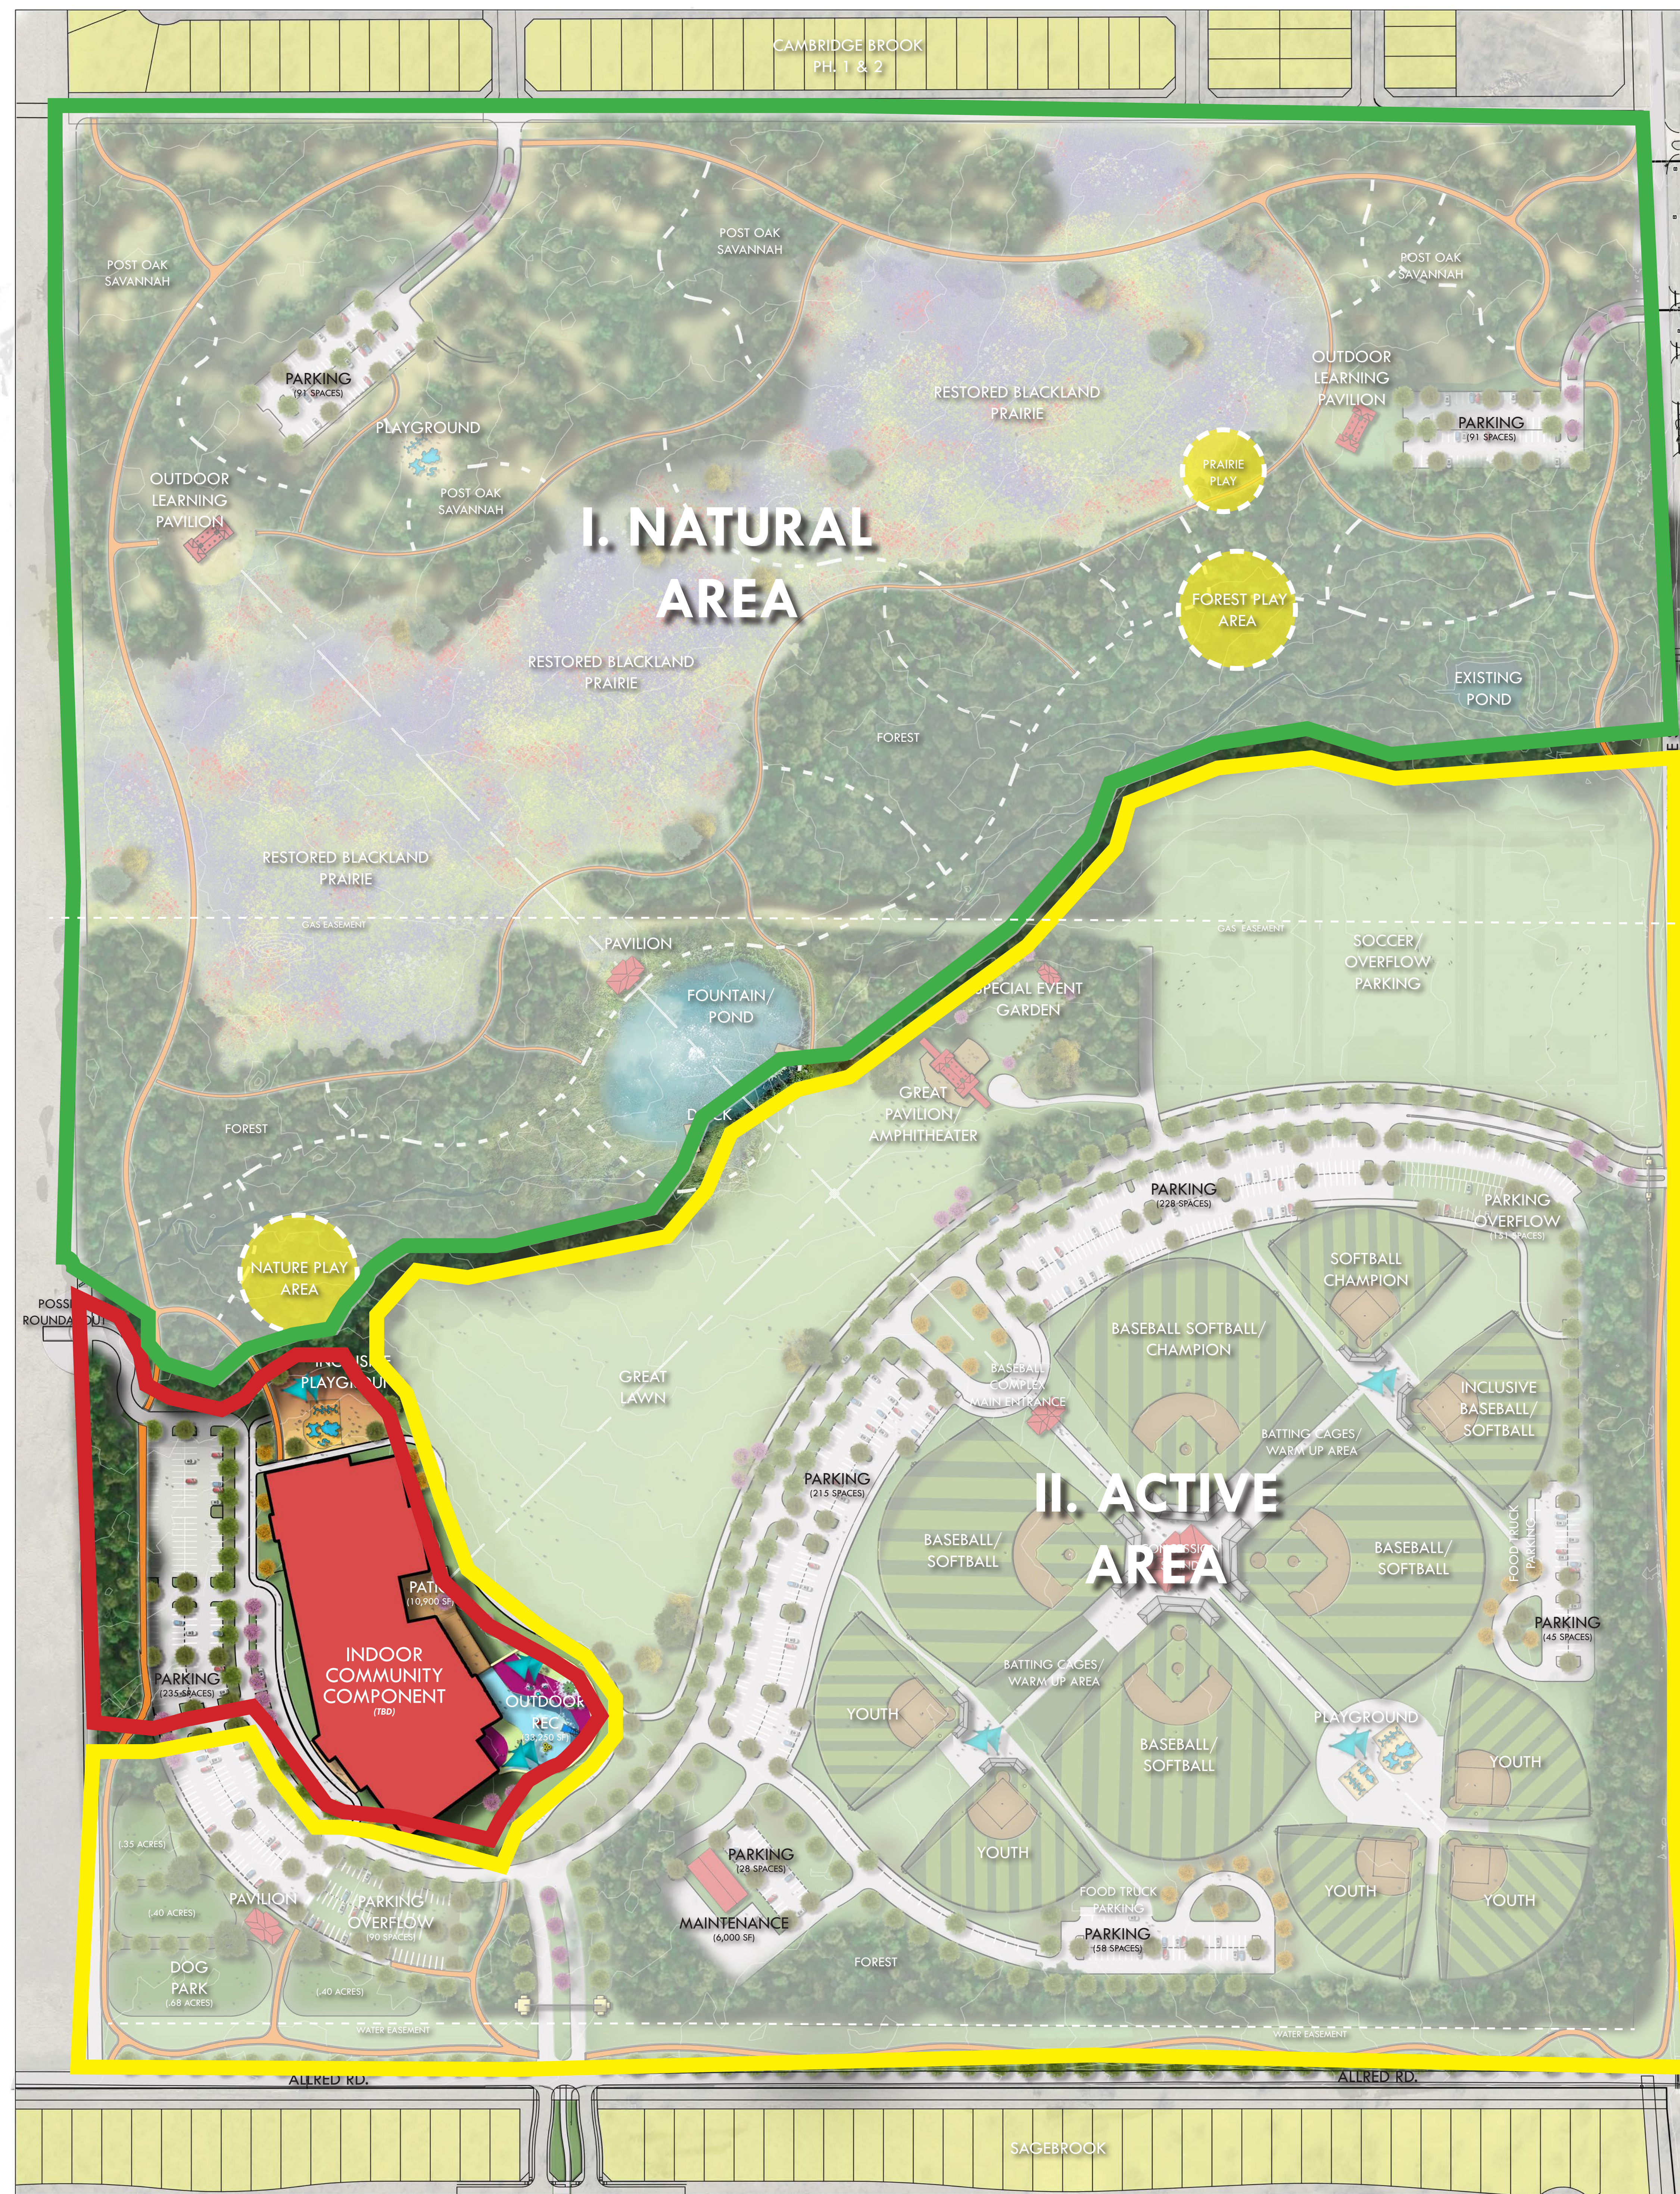

OUTDOOR ACTIVITIES/EXERCISE

PLAYGROUND

TRAILS

BASEBALL/SOFTBALL

SOUTHWEST PARK MASTER PLAN

DENTON, TEXAS

FEBRUARY 22, 2021

PAVILION

PLAYGROUND

TRAILS

BASEBALL/SOFTBALL

**SOUTHWEST PARK
MASTER PLAN**
DENTON, TEXAS

FEBRUARY 22, 2021

PAVILION

POND

NATURE PLAY

FEBRUARY 22, 2021

PAVILION

POND

NATURE PLAY

OUTDOOR LEARNING

SPECIAL EVENT GARDEN

DOG PARK

BLACKLAND PRAIRIE

OUTDOOR EXERCISE

OUTDOOR ACTIVITIES

PLAYGROUND

TRAILS

BASEBALL/SOFTBALL

SOUTHWEST PARK MASTER PLAN

DENTON, TEXAS

FEBRUARY 22, 2021