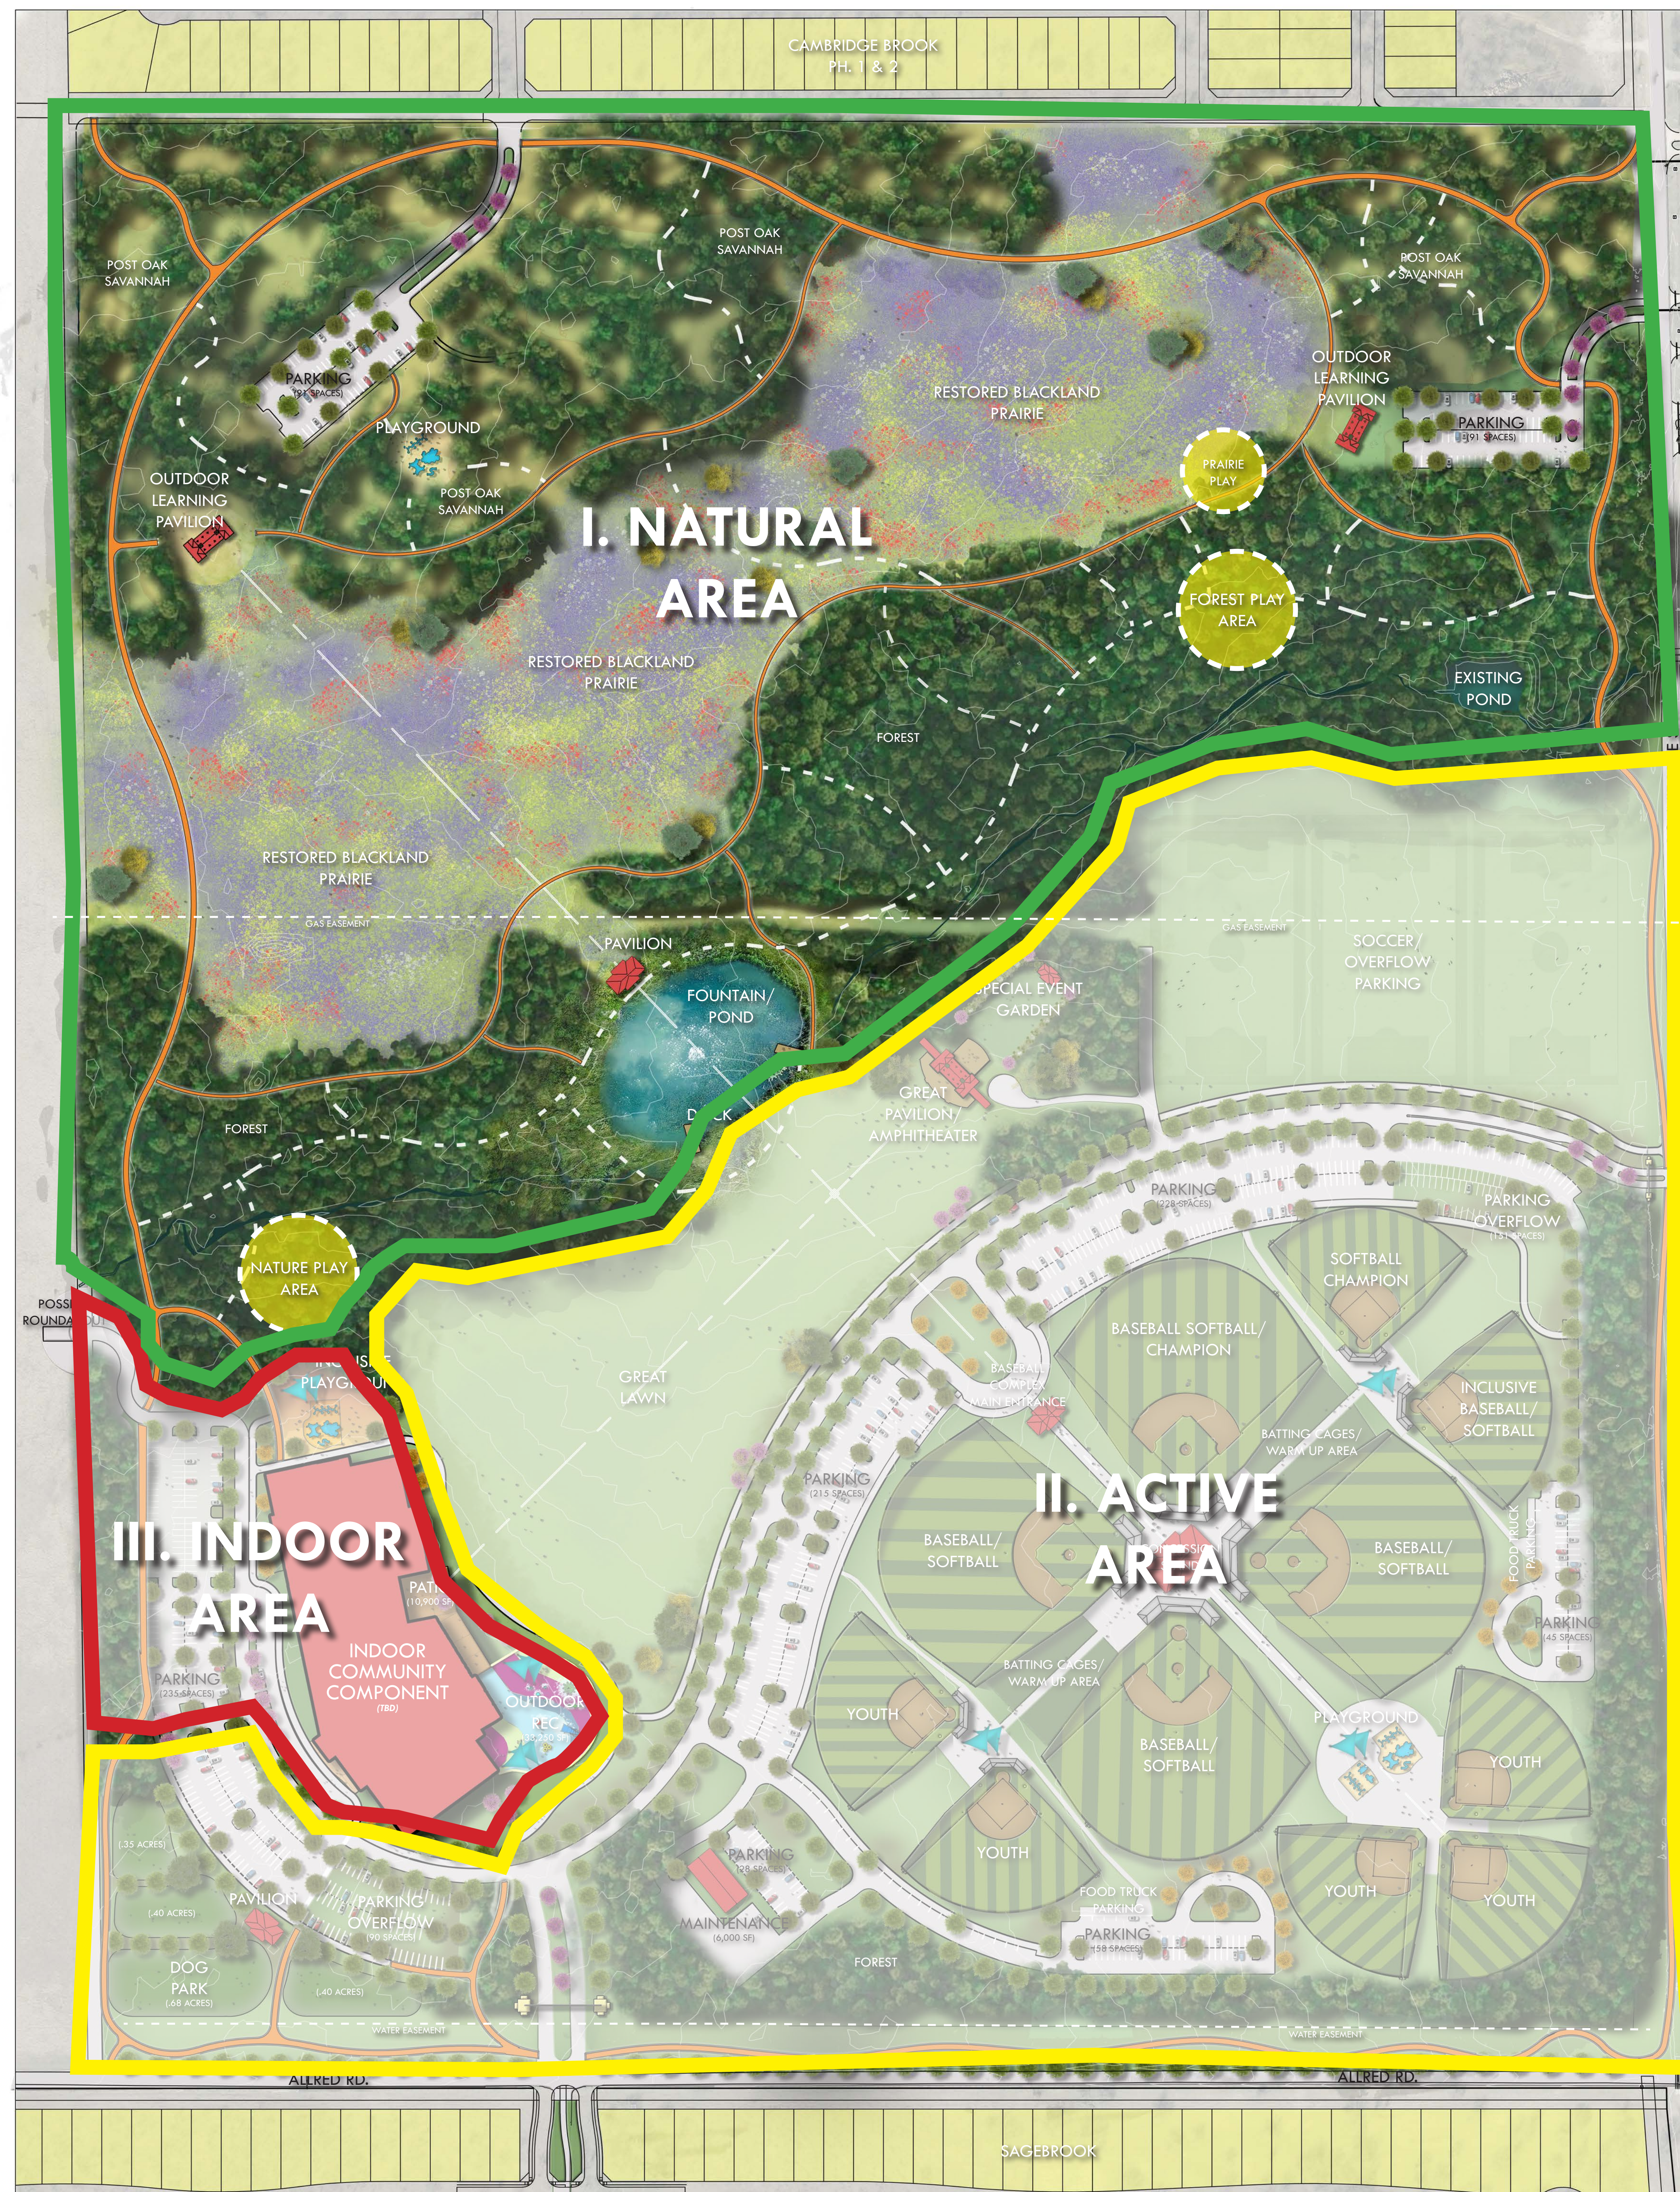

**SOUTHWEST PARK
MASTER PLAN**
DENTON, TEXAS

FEBRUARY 22, 2021