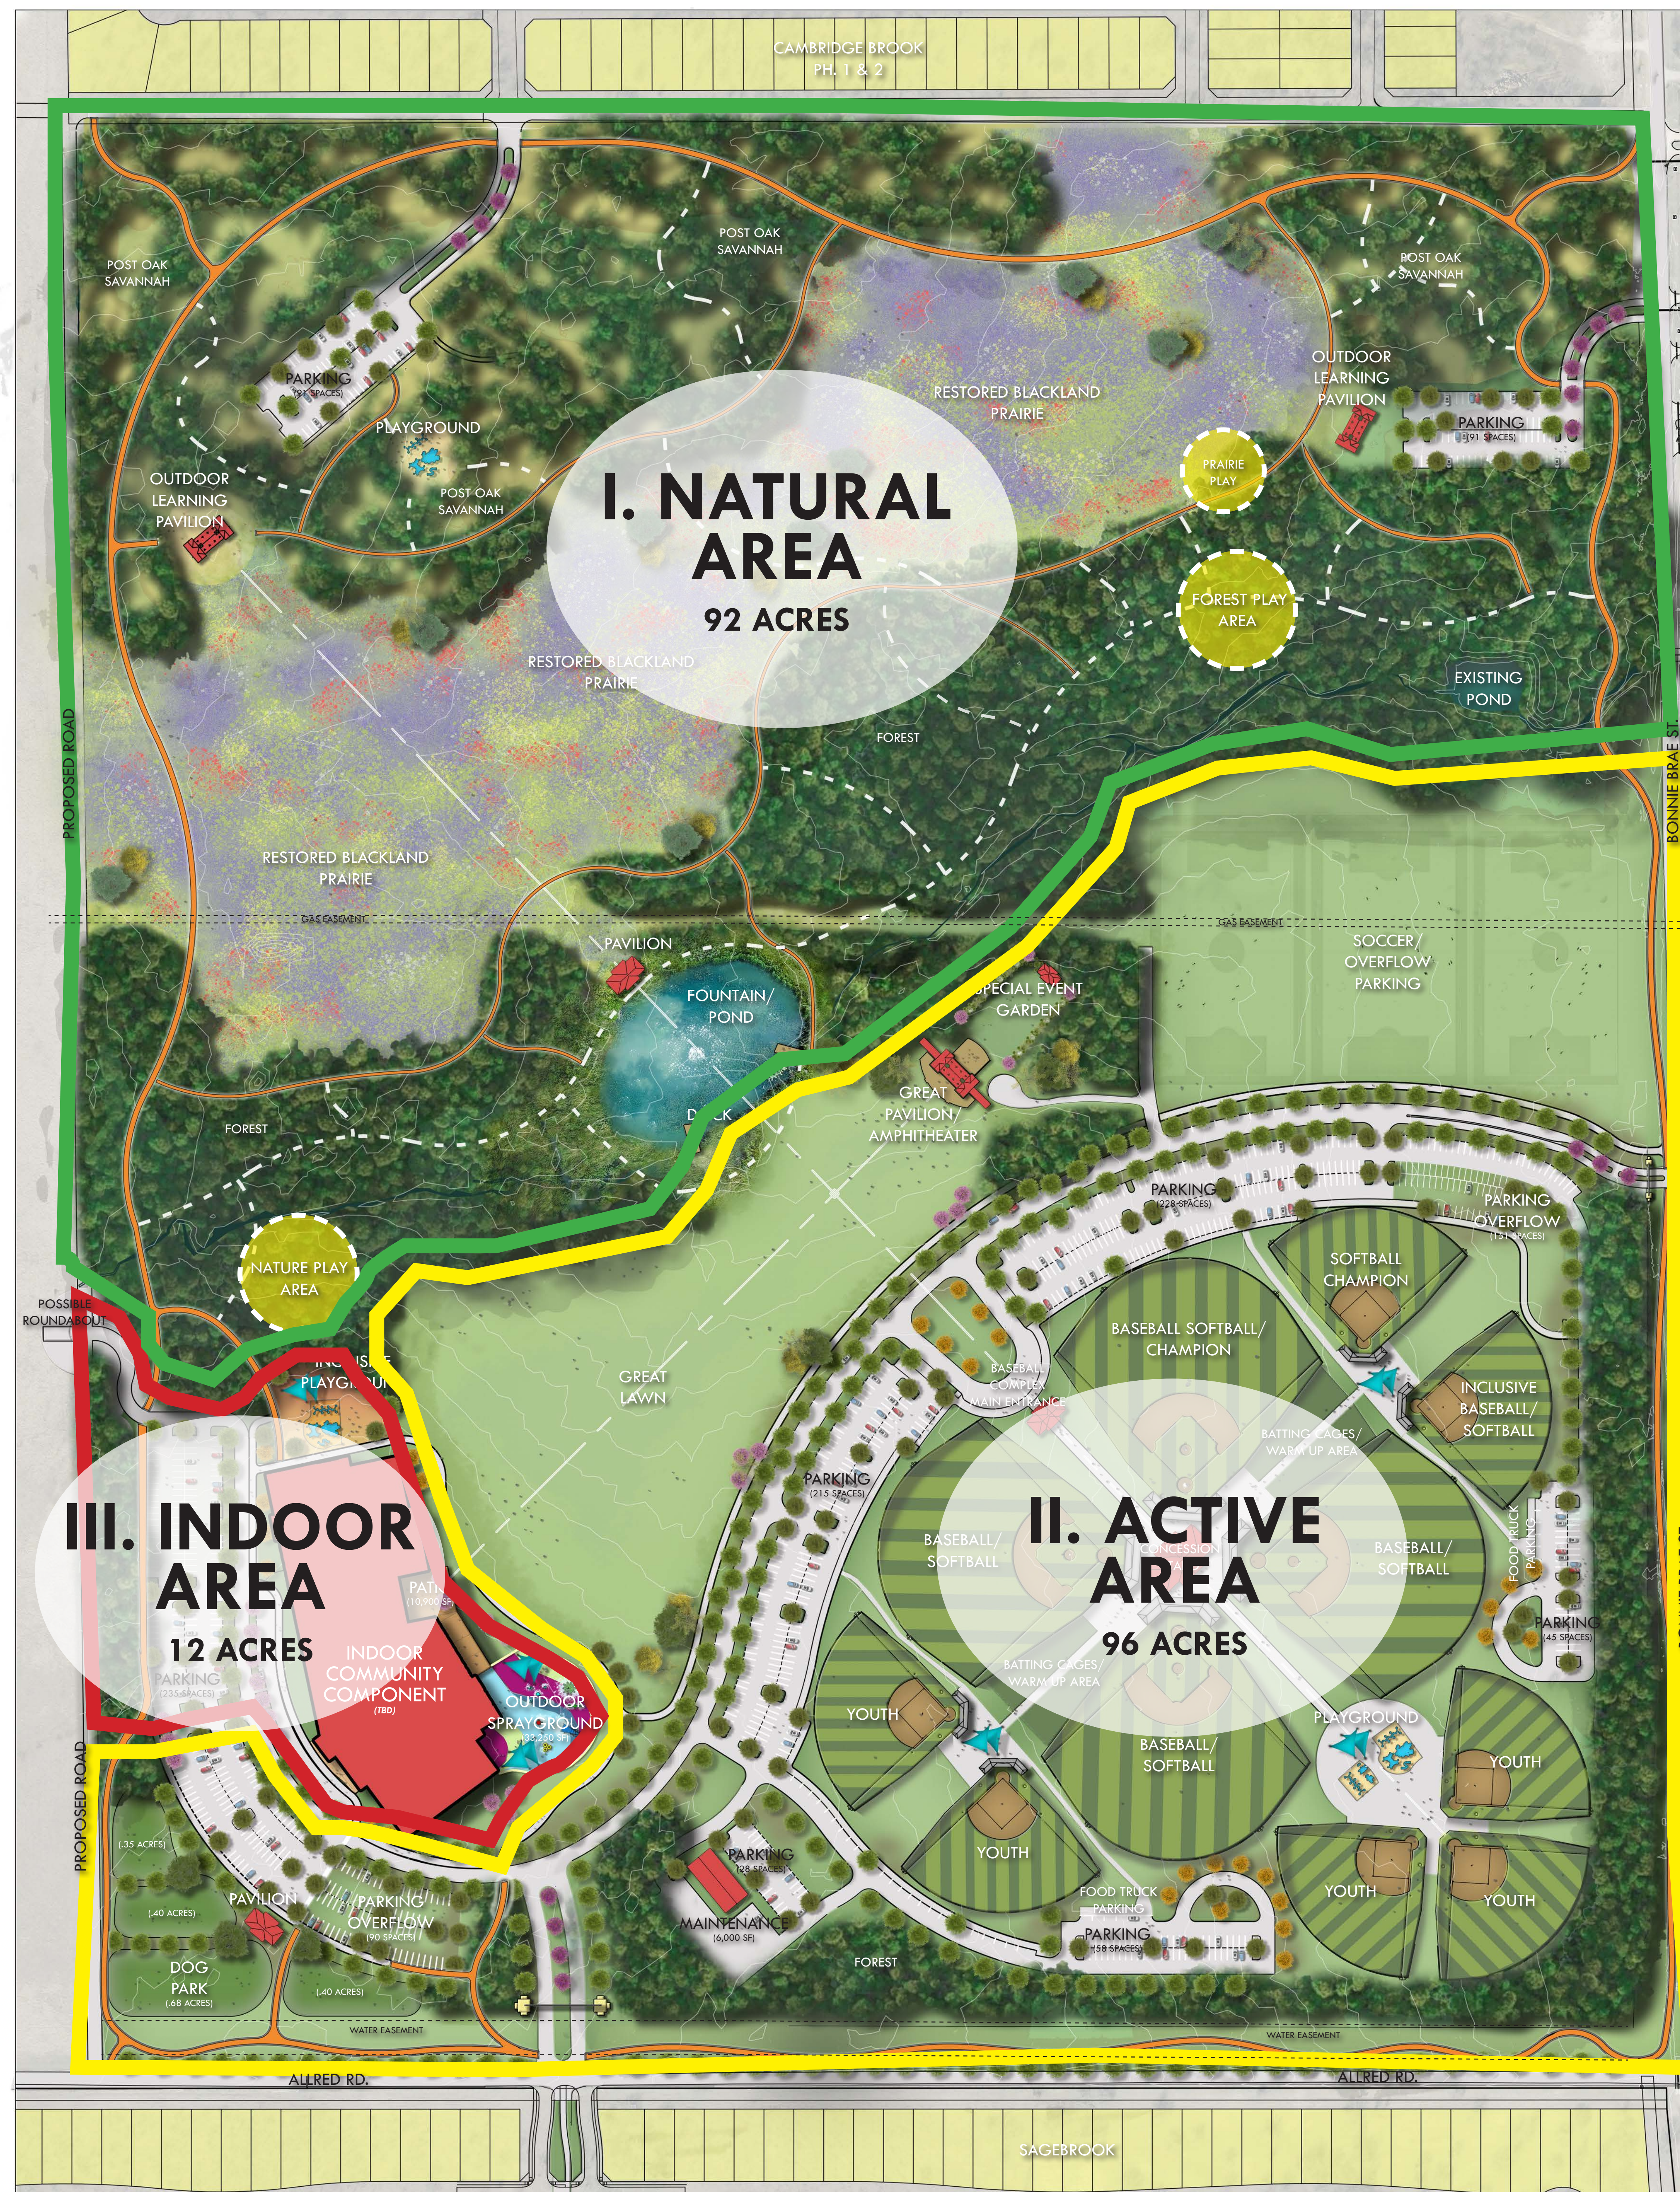

**SOUTHWEST PARK
MASTER PLAN**
DENTON, TEXAS

FEBRUARY 22, 2021